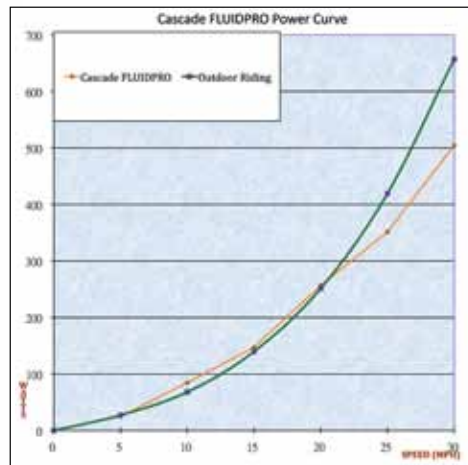

The CASCADE **FLUIDPRO** gives you a great road feel – power curve feels just like the road

Product Specifications

No Assembly Required

Length	24"
Height	17"
Width	23"
Weight	36 lbs
Max User Weight	400 lbs
Flywheel	7 lbs
Roller Size	1.14"
Wattage Range at/RPM min/max	0-900 watts
Compatible with tire sizes	24-29"